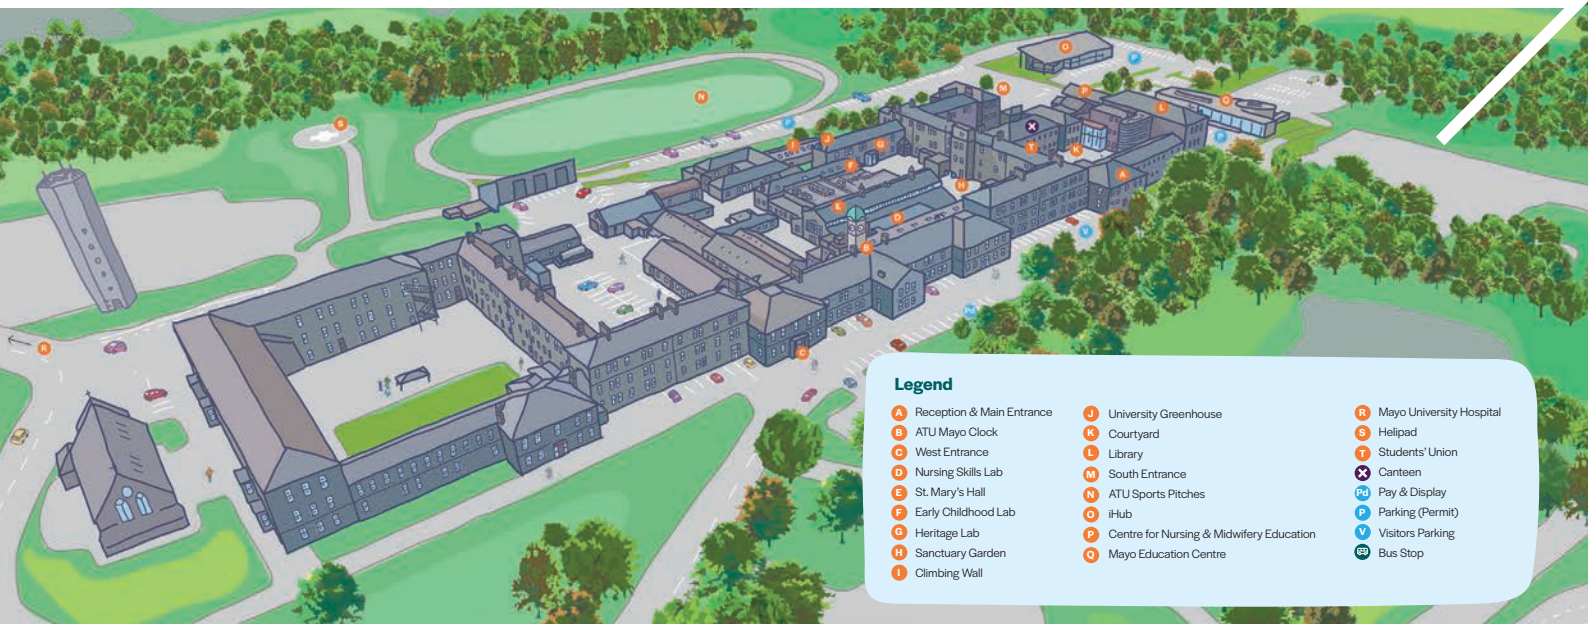

Meet current students and lecturers while experiencing demos of a range of CAO programmes at ATU Mayo

Don't miss:

- Demonstrations
- Programme talks
- Students' Union
- Grant & financial support info
- Learning and disability support info
- Campus tours
- ATU goodie bags

Additional workshop: Mental health online

Scan to access an interactive digital map of ATU Mayo campus

Talks Schedule

	Time	Talk	Location
Session One	10:30am – 11:00am	Nursing	P004
		Outdoor Education	P005
		History & Geography	P110
	11:00am – 11:30am	Applied Social Care	P002
		Psychology	Y108
		Early Childhood Education & Care	P114
Session Two	11:30am – 12:00pm	Nursing	P004
		Outdoor Education	P005
		History & Geography	P110
	12:00pm – 12:30pm	Applied Social Care	P002
		Psychology	Y108
		Early Childhood Education & Care	P114
Session Three	1.30pm – 2.00pm	Nursing	P004
		Outdoor Education	P005
		History & Geography	P110
	2.00pm – 2.30pm	Applied Social Care	P002
		Psychology	Y108
		Early Childhood Education & Care	P114

PARKING

Free and ample parking available at ATU Mayo campus for this event.