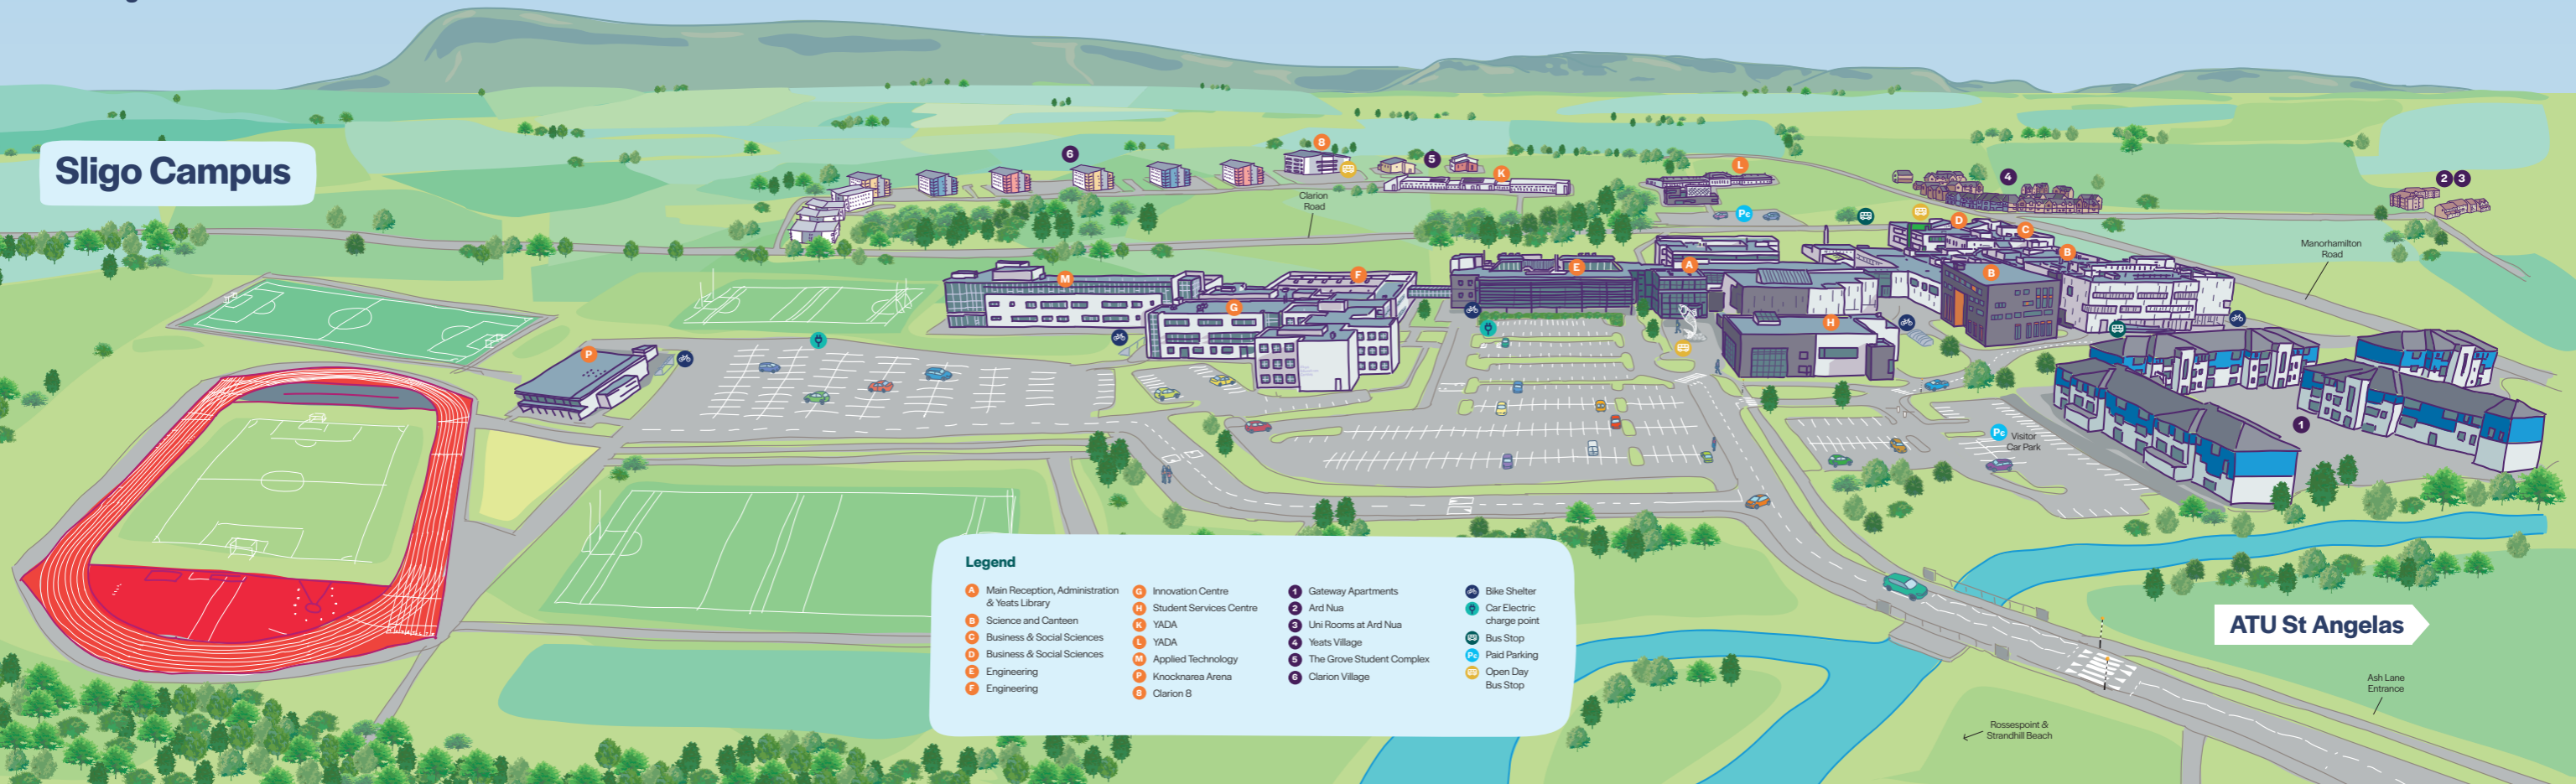

Science and Health	Where	Type
Clinical Measurement Physiology	B B1051	Stall & Demo
Occupational Safety and Health	B B2001	Stall & Demo
Pharmaceutical Science with Drug Development	B B2202	Stall & Demo
Biomedical Science	B B2220-1	Stall & Demo
Health Science Programmes	B B2004	Stall & Demo
Human Nutrition	B B2061	Stall & Demo
Science (Common Entry)	B B3202	Stall & Demo
Environmental Science with Ecology	B B3202	Stall & Demo
Forensic Investigation and Analysis	B B3201	Stall & Demo
Pharmacy	B B1089	Stall & Demo

St Angela's Campus

Education, Home Economics, Food Business and Nursing	Where	Type
Education, Home Economics and Biology	E	Stall
Education, Home Economics and Religious Education	E	Stall
Education, Home Economics and Irish	E	Stall
Oideachas, Eacnamaíocht Bhaile agus Gaeilge	E	Stall
Education, Home Economics	E	Stall
Home Economics	E	Stall
Nutrition, Food and Business Management	E	Stall
General Nursing	E	Stall
Intellectual Disability Nursing	E	Stall

Attend our Talks

Talk	Where	Type
Student Life Find out about student accommodation, clubs and societies, sport, Erasmus+ and lots more.	AbbVie Auditorium	11.30am
Admissions and Access Talk What you need to know about the CAO, fees and grants, access and student supports	AbbVie Auditorium	12.00pm

Sligo Campus

Legend

A Main Reception, Administration & Yeats Library	G Innovation Centre	1 Gateway Apartments	Ⓟ Bike Shelter
B Science and Canteen	H Student Services Centre	2 Ard Nua	Ⓡ Car Electric charge point
C Business & Social Sciences	K YADA	3 Uni Rooms at Ard Nua	Ⓛ Bus Stop
D Business & Social Sciences	L YADA	4 Yeats Village	Ⓟ Paid Parking
E Engineering	M Applied Technology	5 The Grove Student Complex	Ⓛ Open Day Bus Stop
F Engineering	P Knocknarea Arena	6 Clarion Village	
	B Clarion B		

ATU St Angelas